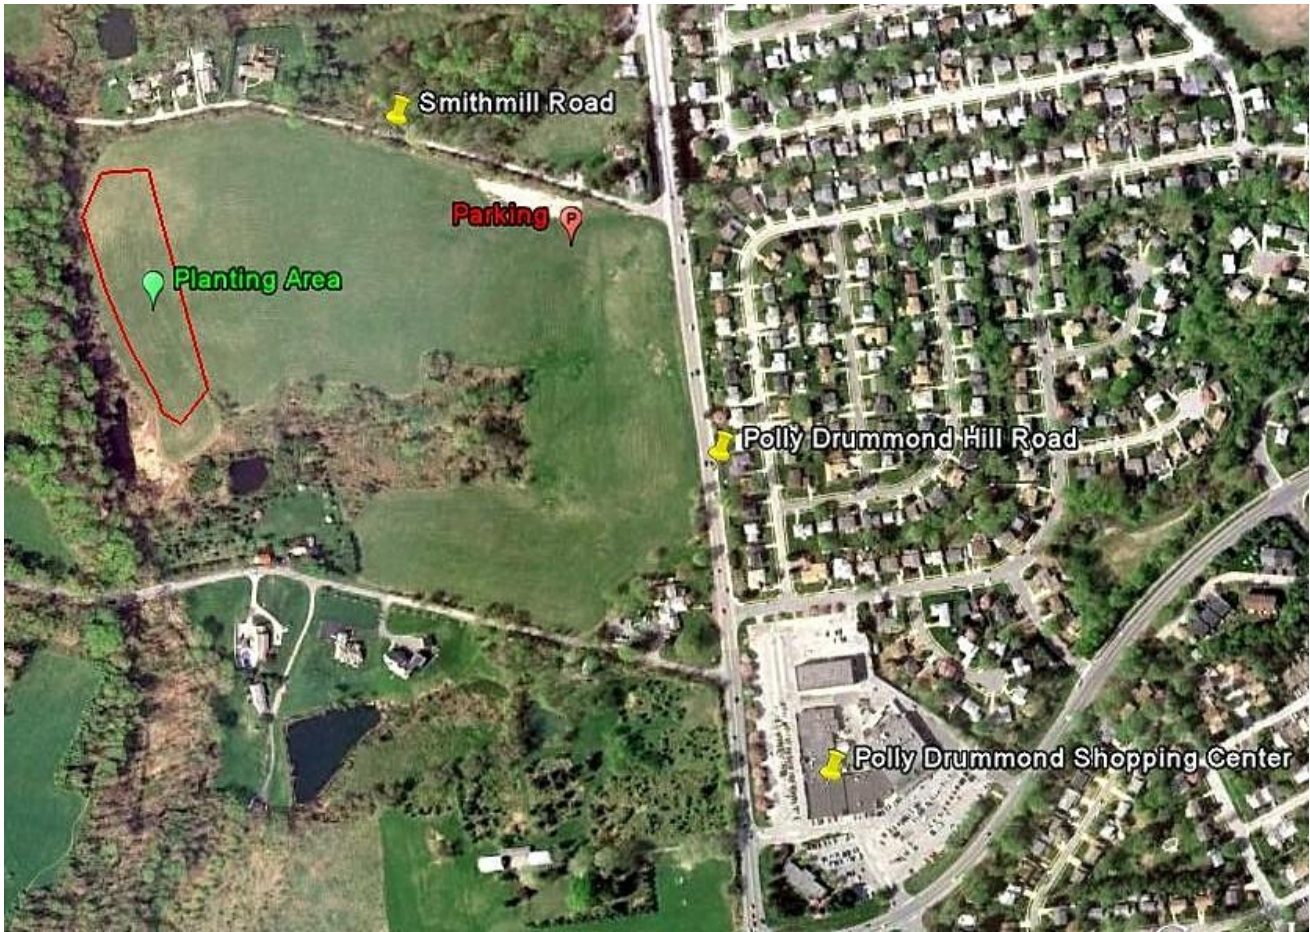

Location: Middle Run Natural Area, north of Newark, Delaware

New Planting Location— Smith Mill Road, off of Polly Drummond Road
(1/4 mile north of Polly Drummond Shopping Center)

*Look for **Tree Planting** signs*

About the Middle Run Reforestation Project

SINCE 1992, THOUSANDS OF VOLUNTEERS HAVE PLANTED MORE THAN 38,000 TREES AND SHRUBS and 20,000 tree seeds on 70 acres of abandoned farm fields in New Castle County's 850-acre Middle Run Natural Area. Coordinated by the Delaware Nature Society, this pioneer project helps accelerate hardwood forest succession in Delaware's piedmont, increasing the forest interior habitat and the forested buffer along Middle Run. A tributary of White Clay Creek, the protection of the Middle Run watershed is important to ensure high quality water for City of Newark.

Map and Directions:

From Paper Mill Road(Route 72):

Turn onto Polly Drummond Hill Road and travel 1.4 miles to Smith Mill Road. Turn right onto Smith Mill and make an immediate left into the designated parking area.

From Kirkwood Highway(Route 2):

Turn onto Polly Drummond Hill Road and travel 1.8 miles to Smith Mill Road. Turn left onto Smith Mill and make an immediate left into the designated parking area.

GPS Coordinates: Latitude: 39°43'15.34"N Longitude: 75°42'45.23"W